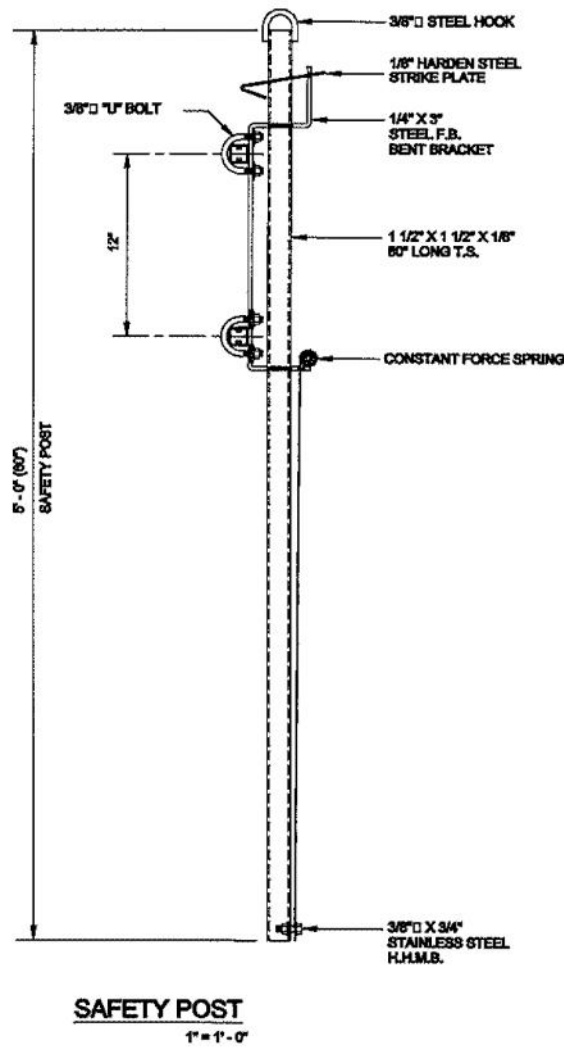

JL INDUSTRIES

**ACTIVAR**  
INC.

www.activarcpg.com

Construction Products Group

INSTALLATION: LP-4 AND LP-5 SAFETY POST

HEADQUARTERS & CUSTOMER SERVICE: 4450 WEST 78<sup>TH</sup> ST CIRCLE, BLOOMINGTON, MN 55435-5416 PH: 800-554-6077 FAX: 952-835-2218 EMAIL: SALES@JLINDUSTRIES.COM WWW.ACTIVARCPG.COM  
 ACPG SOUTHEAST (THOMAS ENTERPRISES): FT MEERS, FL ACPG WEST COAST (SAMSON): COMMERCE, CA WAREHOUSES: DALLAS TX, LANCASTER PA, ATLANTA GA, CHICAGO, IL, SEATTLE WA 6-2-11