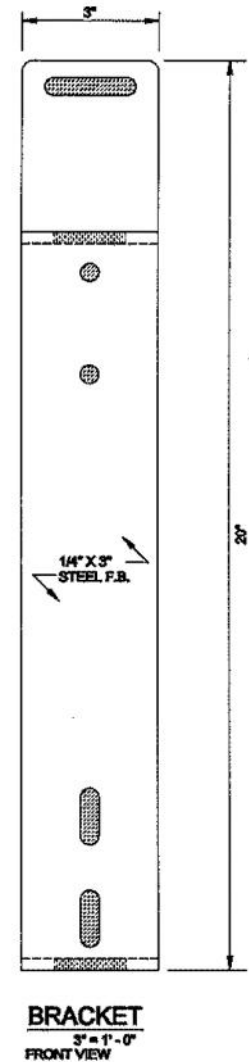

JL INDUSTRIES

**ACTIVAR**  
INC.

www.activarcpg.com

Construction Products Group

INSTALLATION: LP-4 AND LP-5 SAFETY POST

HEADQUARTERS & CUSTOMER SERVICE: 4450 WEST 78<sup>TH</sup> ST CIRCLE, BLOOMINGTON, MN 55435-5416 PH: 800-554-6077 FAX: 952-835-2218 EMAIL: SALES@JLINDUSTRIES.COM WWW.ACTIVARCPG.COM  
 ACPG SOUTHEAST (THOMAS ENTERPRISES): FT MEERS, FL ACPG WEST COAST (SAMSON): COMMERCE, CA WAREHOUSES: DALLAS TX, LANCASTER PA, ATLANTA GA, CHICAGO, IL, SEATTLE WA 6-2-11