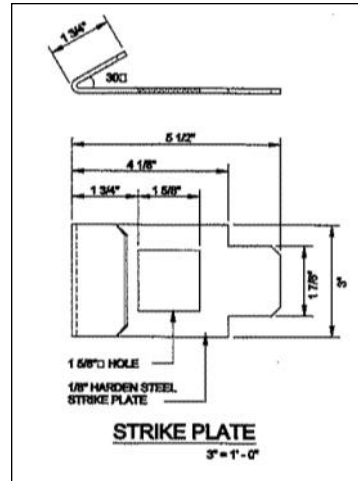

JL INDUSTRIES

**ACTIVAR**  
INC.

www.activarcpg.com

Construction Products Group

INSTALLATION: LP-4 AND LP-5 SAFETY POST

HEADQUARTERS & CUSTOMER SERVICE: 4450 WEST 78<sup>TH</sup> ST CIRCLE, BLOOMINGTON, MN 55435-5416 PH: 800-554-6077 FAX: 952-835-2218 EMAIL: SALES@JLINDUSTRIES.COM WWW.ACTIVARCPG.COM  
 ACPG SOUTHEAST (THOMAS ENTERPRISES): FT MEERS, FL ACPG WEST COAST (SAMSON): COMMERCE, CA WAREHOUSES: DALLAS TX, LANCASTER PA, ATLANTA GA, CHICAGO, IL, SEATTLE WA 6-2-11