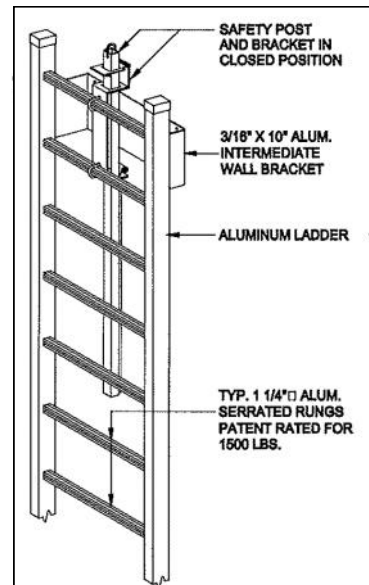

JL INDUSTRIES

**ACTIVAR**  
INC.

www.activarcpg.com

Construction Products Group

INSTALLATION: LP-4 AND LP-5 SAFETY POST

HEADQUARTERS & CUSTOMER SERVICE: 4450 WEST 78<sup>TH</sup> ST CIRCLE, BLOOMINGTON, MN 55435-5416 PH: 800-554-6077 FAX: 952-835-2218 EMAIL: SALES@JLINDUSTRIES.COM WWW.ACTIVARCPG.COM  
 ACPG SOUTHEAST (THOMAS ENTERPRISES): FT MEERS, FL ACPG WEST COAST (SAMSON): COMMERCE, CA WAREHOUSES: DALLAS TX, LANCASTER PA, ATLANTA GA, CHICAGO, IL, SEATTLE WA 6-2-11