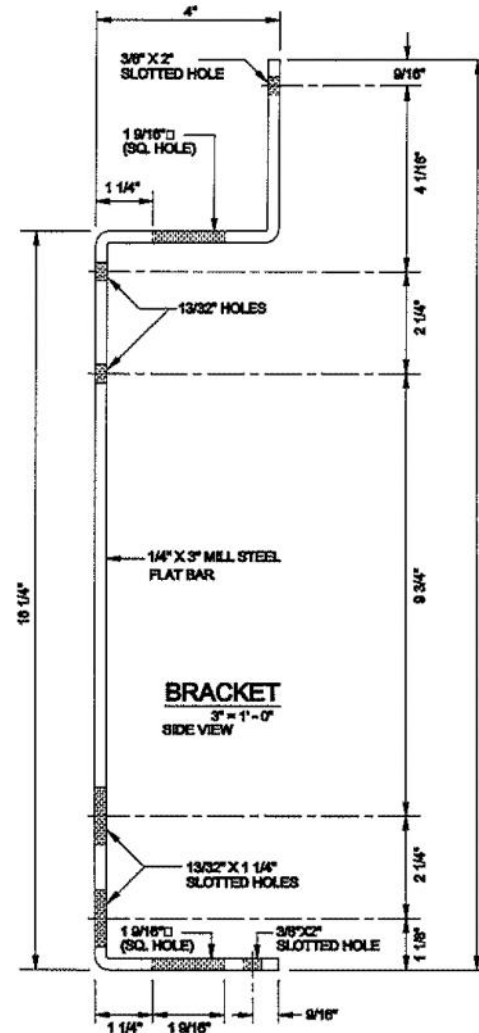

JL INDUSTRIES

**ACTIVAR**  
INC.

www.activarcpg.com

Construction Products Group

INSTALLATION: LP-4 AND LP-5 SAFETY POST

HEADQUARTERS & CUSTOMER SERVICE: 4450 WEST 78<sup>TH</sup> ST CIRCLE, BLOOMINGTON, MN 55435-5416 PH: 800-554-6077 FAX: 952-835-2218 EMAIL: SALES@JLINDUSTRIES.COM WWW.ACTIVARCPG.COM  
 ACPG SOUTHEAST (THOMAS ENTERPRISES): FT MEERS, FL ACPG WEST COAST (SAMSON): COMMERCE, CA WAREHOUSES: DALLAS TX, LANCASTER PA, ATLANTA GA, CHICAGO, IL, SEATTLE WA 6-2-11