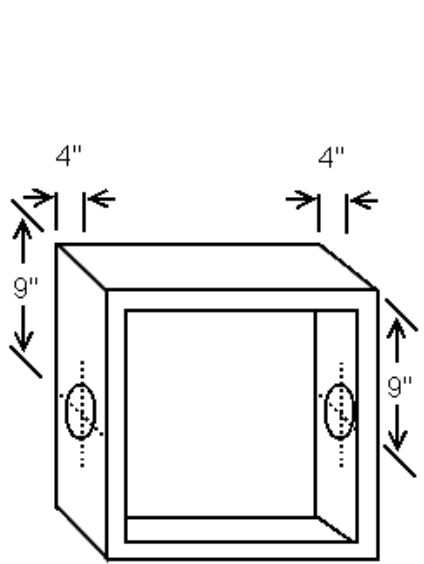

# EMBASSY CABINETS—KNOCKOUT DETAIL

**Knockouts:** Models designed for use with Fire Department Valves & Hose Racks

- 5500: 2 KO's centered on tub, one on each side, or 9" from top, 4" from back.
- 5800: 2 KO's on left side only, 4" from top and 4" from bottom, 4" from back.
- 5900: 2 KO's, on each side, 6" from bottom, 4-1/4" from back.

Knockouts Provided—2.0" and 3.0"

5500 SERIES

5800 SERIES

5900 SERIES

Not to Scale

 <p><b>JL INDUSTRIES</b></p> <p><b>ACTIVAR</b> INC. Construction Products Group</p> <p><a href="http://www.activarcpg.com">www.activarcpg.com</a></p>	<p><b>See Installation Instructions for Valve and Hose Cabinets for More Information</b></p>
<p>HEADQUARTERS &amp; JL INDUSTRIES: 4450 WEST 78<sup>TH</sup> ST CIRCLE, BLOOMINGTON, MN 55435-5416 PH: 800-554-6077 FAX: 952-835-2218 EMAIL: SALES@JLINDUSTRIES.COM WWW.ACTIVARCPG.COM ACPG SOUTHEAST (THOMAS ENTERPRISES): FT MYERS, FL ACPG WEST COAST (SAMSON): COMMERCE, CA WAREHOUSES: DALLAS TX, LANCASTER PA, ATLANTA GA, CHICAGO, IL, SEATTLE WA 3-27-13</p>	