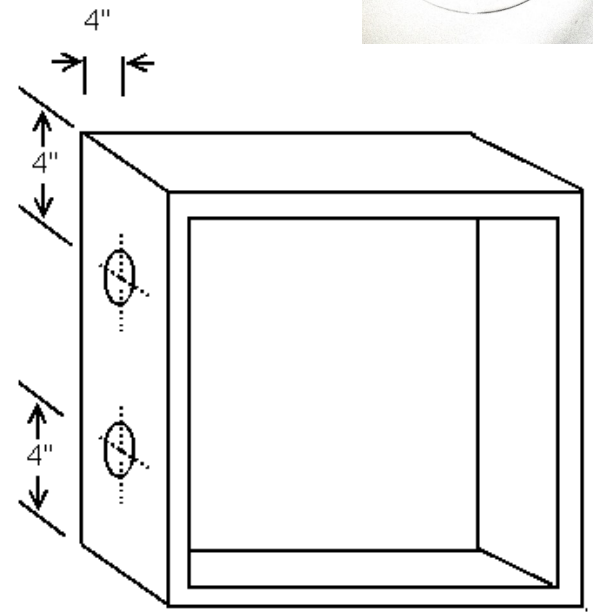

5800 SERIES