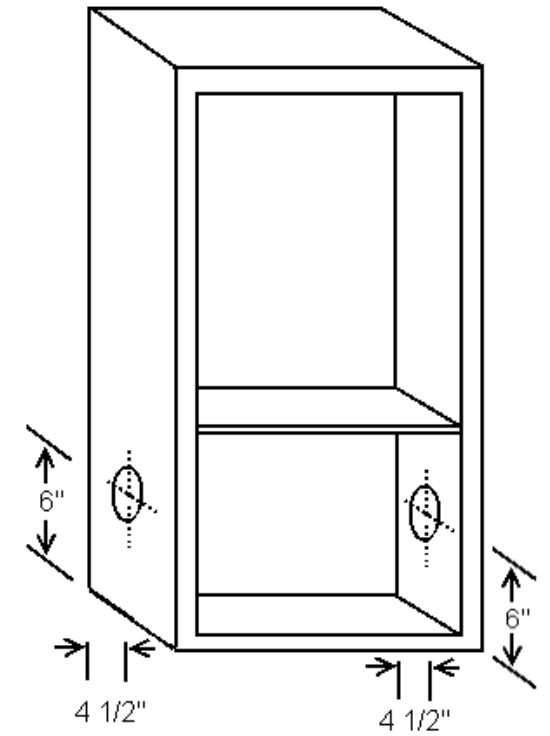

5900 SERIES

Not to Scale

JL INDUSTRIES ACTIVAR INC. Construction Products Group www.activarcpg.com	See Installation Instructions for Valve and Hose Cabinets for More Information
HEADQUARTERS & JL INDUSTRIES: 4450 WEST 78TH ST CIRCLE, BLOOMINGTON, MN 55435-5416 PH: 800-554-6077 FAX: 952-835-2218 EMAIL: SALES@JLINDUSTRIES.COM WWW.ACTIVARCPG.COM ACPG SOUTHEAST (THOMAS ENTERPRISES): FT MYERS, FL ACPG WEST COAST (SAMSON): COMMERCE, CA WAREHOUSES: DALLAS TX, LANCASTER PA, ATLANTA GA, CHICAGO, IL, SEATTLE WA 3-27-13