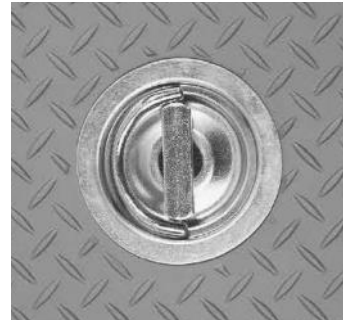

FLOOR DOOR OPTIONS & LOCKS FFD FIRE-RATED SERIES

Stainless Recessed Turn Handle (T)
(FFD3 has (T) as Standard Latch)
(n/a on recessed door panels)

Recessed Turn Handle

Detention Lock Topside with Operable Knob Underside (E)
Lock is covered with a slotted brass plate.
(n/a on recessed door panels or all models)

Detention Lock Topside with Operable Knob Underside

Stainless Recessed Turn Handle Topside w/ Detention Lock Underside (D)
Lock is covered with a slotted plate.
(n/a on recessed door panels or all models)

Stainless Recessed Turn Handle Topside with Detention Lock Underside

Padlock Hasp Underside (P) (can be combined with standard latch or "T")

Yellow Painted Door (Y)
"Do Not Store Materials/Equipment on Surface"