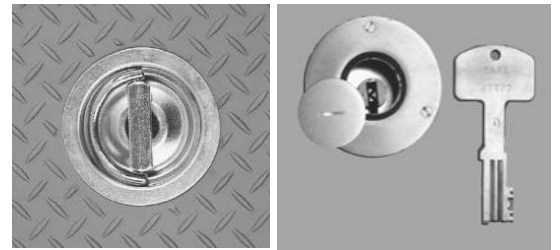

FLOOR DOOR OPTIONS & LOCKS FFD FIRE-RATED SERIES

Stainless Recessed Turn Handle (T)
(FFD3 has (T) as Standard Latch)
(n/a on recessed door panels)

Recessed Turn Handle

Detention Lock Topside with Operable Knob Underside (E)
Lock is covered with a slotted brass plate.
(n/a on recessed door panels or all models)

Detention Lock Topside with Operable Knob Underside

Stainless Recessed Turn Handle Topside w/ Detention Lock Underside (D)
Lock is covered with a slotted plate.
(n/a on recessed door panels or all models)

Stainless Recessed Turn Handle Topside with Detention Lock Underside

Padlock Hasp Underside (P) (can be combined with standard latch or "T")

Yellow Painted Door (Y)
"Do Not Store Materials/Equipment on Surface"