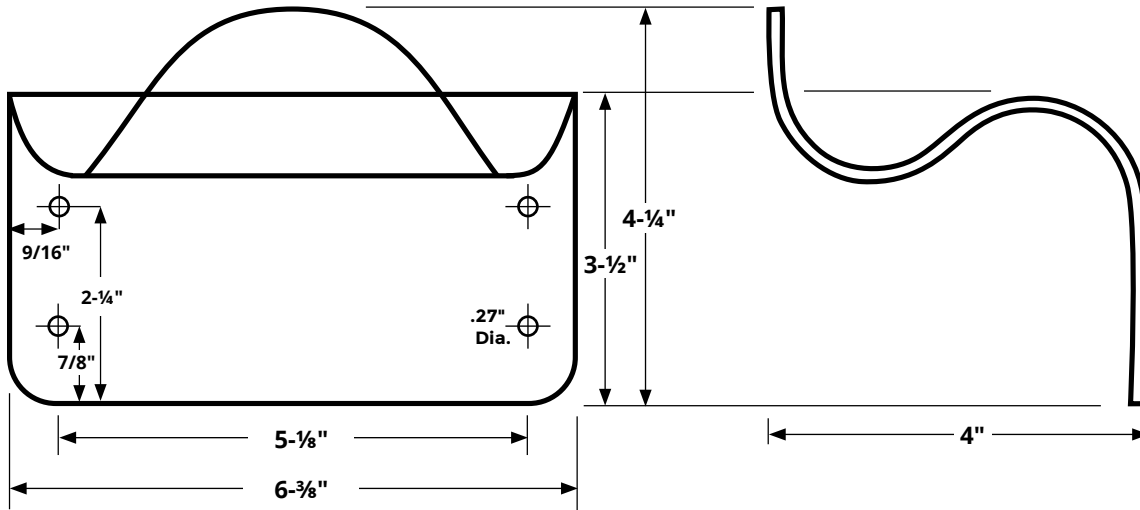

PULLS - HFP SERIES - Hands Free Door Foot Pull - HFP

Stainless steel hands-free door pulls allow opening latch-less doors with minimal contact using your foot.

SPECIFICATIONS:

Material: 12 gauge 304 stainless steel

Weight: 1.4 lbs

Size: 6-3/8" x 4-1/4" x 4 in

Hardware: (4) 1/4" - 20 x 1" screws

Other: (1) white vinyl instruction sticker

Hands free pull installed on metal door.

Hands free pull installed on wood door.

QTY