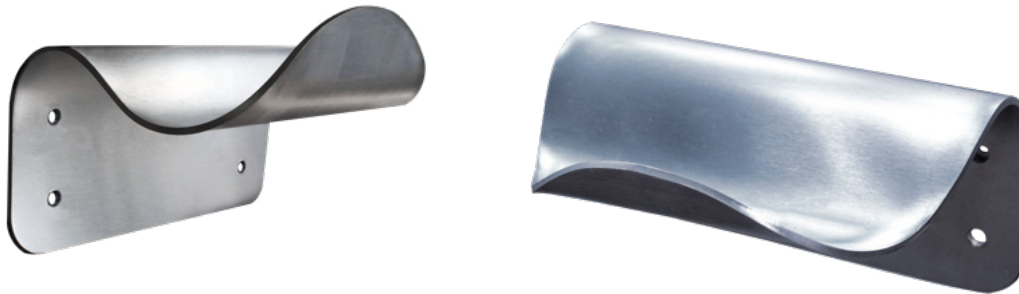

PULLS - HFP SERIES - Hands Free Door Foot Pull - HFP

Stainless steel hands-free door pulls allow opening latch-less doors with minimal contact using your foot.

SPECIFICATIONS:

Material: 12 gauge 304 stainless steel

Weight: 1.4 lbs

Size: 6-3/8" x 4-1/4" x 4 in

Hardware: (4) 1/4" - 20 x 1" screws

Other: (1) white vinyl instruction sticker

Hands free pull installed on metal door.

Hands free pull installed on wood door.

QTY