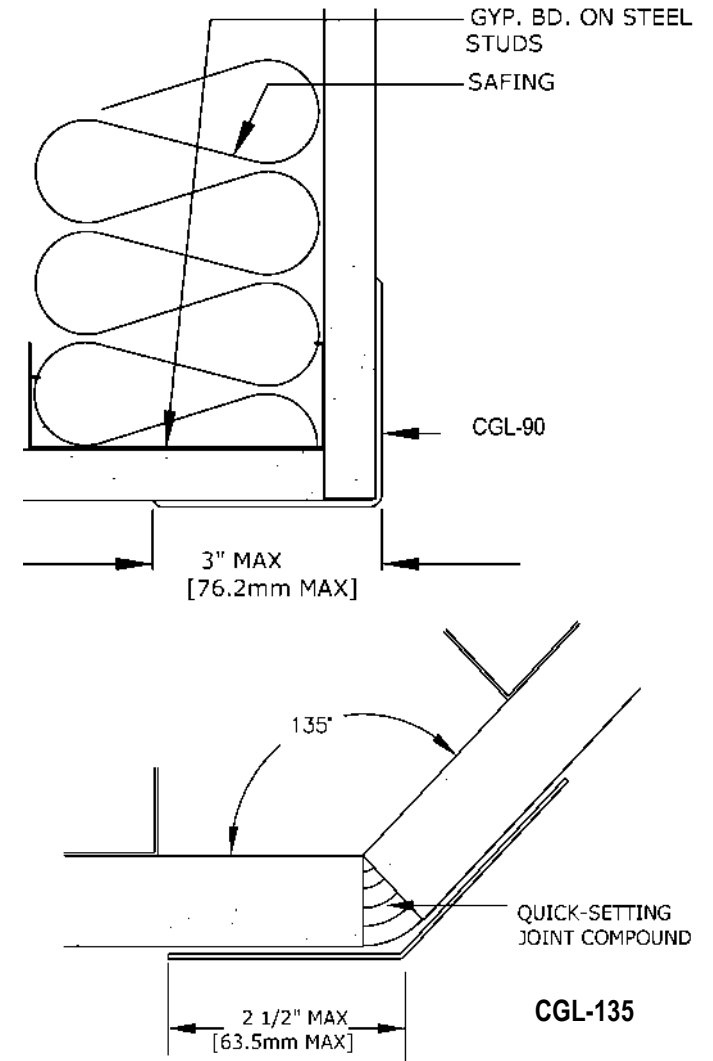

SUBMITTAL: CGL LEXAN® CORNER GUARD

JL's clear Lexan® Cornerguards are unobtrusive, and ideal for protecting decorative wallcoverings without introducing another design element.

Material: .102" Lexan®

Length: 48" (4') or 96" (8') standard". Others available upon request.

Wing Length: Standards are 3/4", 1-1/8", 1-1/2", 2" and 2-1/2". Others available upon request.

Angle: Standards are 90° (any wing size), 135° (2-1/2" wing only).

Mounting: Installed with screws to wallboard surface.

Flame Resistance: None.

Cleaning: A damp cloth removes most dirt and stains. For more stubborn stains, a good household solvent will suffice.

Clear Lexan® Polycarbonate: CGL Series					
Qty	JL Part #	Angle	Wing	Length	Wt Ea
	CGL90-3/4-48	90°	3/4"	48	.22
	CGL90-3/4-96	90°	3/4"	96" (8')	.44
	CGL90-1125-48	90°	1-1/8"	48	.43
	CGL90-1125-96	90°	1-1/8"	96" (8')	.86
	CGL90-1.5-48	90°	1.5"	48	.63
	CGL90-1.5-96	90°	1.5"	96" (8')	1.25
	CGL90-2-48	90°	2"	48	.69
	CGL90-2-96	90°	2"	96" (8')	1.38
	CGL90-2.5-48	90°	2.5"	48	1.15
	CGL90-2.5-96	90°	2.5"	96" (8')	2.3
	CGL135-2.5-48	135°	2.5"	48	1.15
	CGL135-2.5-96	135°	2.5"	96" (8')	2.3

Installation with screws through pre-drilled holes only mounting option.

  ACTIVAR INC. www.activarcpg.com Construction Products Group	Distributor:	Quantity:
	Contractor:	Approved By:
	Model #:	Architect:
	Project:	Date:

HEADQUARTERS & CUSTOMER SERVICE: 4450 WEST 78TH ST CIRCLE, BLOOMINGTON, MN 55435-5416 PH: 800-554-6077 FAX: 952-835-2218 EMAIL: SALES@JLINDUSTRIES.COM WWW.ACTIVARCPG.COM
ACPG SOUTHEAST (THOMAS ENTERPRISES): FT MYERS, FL, ACPG WEST COAST (SAMSON): COMMERCE, CA WAREHOUSES: DALLAS TX, SEATTLE WA, LANCASTER PA, ATLANTA GA, CHICAGO, IL 7-23-2013