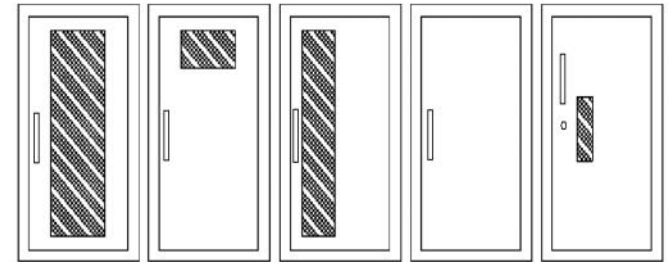

TRIM & DOOR MATERIAL & SERIES			TUB I.D. in Inches			FRAME O.D.		WALL OPENING			ACCOMODATES FOLLOWING EXTINGUISHERS
QTY	STEEL	STYLE	A	B	C	E	F	W	H	D	
	8129	Surface Mount	12 3/16	21 3/16	6	12 3/8	21 3/8	--	--	--	Cosmic & Galaxy 2 1/2-6 (6 lb must be mounted to tub wall), Mercury 2 1/2- 5
	1029	Surface Mount	13 11/16	27 3/16	6 1/2	13 7/8	27 3/8	--	--	--	Cosmic 2-1/2, 5, 6 and 10, Galaxy 2-1/2, 5, 5-1/2, 6 and 10, Sentinel 5, Mercury 2-1/2 and 5.

ADA Cabinet Mounting Height: Standard Pull on G, E, W, L22 and B Door Styles with Saf-T-Lok are 3 5/8" Higher than Door Center, so Allow for that When Mounting Cabinet.
Standard Pull with No Lock or Flush Pull are Centered on Door.

- F - Full glass with pull handle
- G - Full glass with pull handle and Saf-T-Lok (not shown)
- D - Horizontal duo panel with pull handle
- E - Horizontal duo panel with pull handle and Saf-T-Lok (not shown)
- V - Vertical duo panel with pull handle
- W - Vertical duo panel with pull handle and Saf-T-Lok (not shown)
- S21 - Solid with pull handle
- L22 - Solid with pull handle and Saf-T-Lok (not shown)
- L24 - Solid with cylinder key lock and no handle (not shown)
- B - Solid with pull handle, view window and Saf-T-Lok