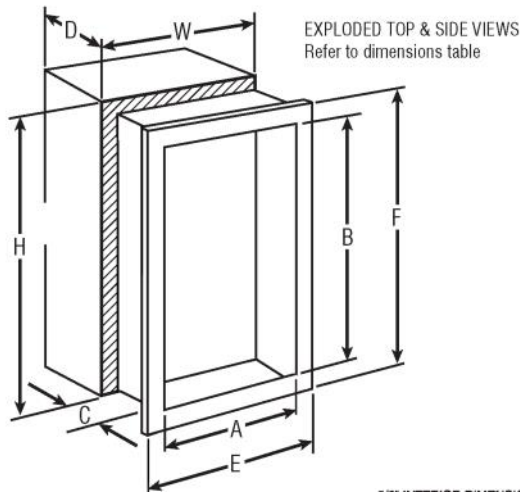

- F - Full glass with pull handle
- G - Full glass with pull handle and Saf-T-Lok
- D - Horizontal duo panel with pull handle
- E - Horizontal duo panel with pull handle and Saf-T-Lok
- V - Vertical duo panel with pull handle
- W - Vertical duo panel with pull handle and Saf-T-Lok
- S21 - Solid with pull handle
- L22 - Solid with pull handle and Saf-T-Lok
- L24 - Solid with cylinder key lock and no handle
- B - Solid with pull handle, view window and Saf-T-Lok

[VIEW ALL DOOR STYLES ONLINE](#)