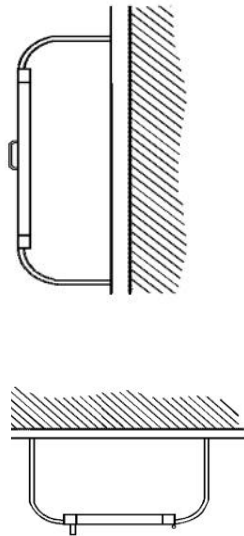

TRIM & DOOR MATERIAL & SERIES			TUB I.D. in Inches			FRAME O.D.		WALL OPENING			ACCOMODATES FOLLOWING EXTINGUISHERS
QTY	STEEL	STYLE	A	B	C	E	F	W	H	D	
	8129	Surface Mount	12 3/16	21 3/16	6	12 3/8	21 3/8	--	--	--	Cosmic & Galaxy 2 1/2-6 (6 lb must be mounted to tub wall), Mercury 2 1/2- 5
	1029	Surface Mount	13 11/16	27 3/16	6 1/2	13 7/8	27 3/8	--	--	--	Cosmic 2-1/2, 5, 6 and 10, Galaxy 2-1/2, 5, 5-1/2, 6 and 10, Sentinel 5, Mercury 2-1/2 and 5.

ADA Cabinet Mounting Height: Standard Pull on G, E, W, L22 and B Door Styles with Saf-T-Lok are 3 5/8" Higher than Door Center, so Allow for that When Mounting Cabinet.
Standard Pull with No Lock or Flush Pull are Centered on Door.

- F - Full glass with pull handle
- G - Full glass with pull handle and Saf-T-Lok (not shown)
- D - Horizontal duo panel with pull handle
- E - Horizontal duo panel with pull handle and Saf-T-Lok (not shown)
- V - Vertical duo panel with pull handle
- W - Vertical duo panel with pull handle and Saf-T-Lok (not shown)
- S21 - Solid with pull handle
- L22 - Solid with pull handle and Saf-T-Lok (not shown)
- L24 - Solid with cylinder key lock and no handle (not shown)
- B - Solid with pull handle, view window and Saf-T-Lok