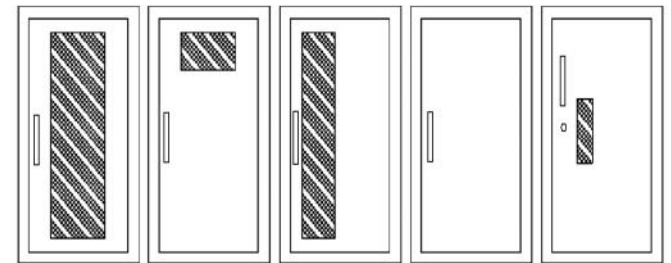

- F - Full glass with pull handle
- G - Full glass with pull handle and Saf-T-Lok
- D - Horizontal duo panel with pull handle
- E - Horizontal duo panel with pull handle and Saf-T-Lok
- V - Vertical duo panel with pull handle
- W - Vertical duo panel with pull handle and Saf-T-Lok
- S21 - Solid with pull handle
- L22 - Solid with pull handle and Saf-T-Lok
- L24 - Solid with cylinder key lock and no handle
- B - Solid with pull handle, view window and Saf-T-Lok

[VIEW ALL DOOR STYLES ONLINE](#)