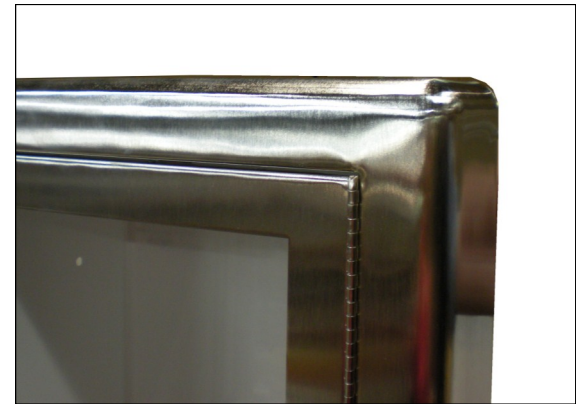

CHROME FINISH

SATIN CHROME FINISH

JL INDUSTRIES

ACTIVAR
INC.

www.activarcpg.com

Construction Products Group

CHROME FINISHES FOR AMBASSADOR CABINET TRIM ONLY
NOTE: NOT AVAILABLE ON SURFACE-MOUNT MODELS

HEADQUARTERS & JL INDUSTRIES: 4450 WEST 78TH ST CIRCLE, BLOOMINGTON, MN 55435-5416 PH: 800-554-6077 FAX: 952-835-2218 EMAIL: SALES@ACTIVARCPG.COM WWW.ACTIVARCPG.COM
ACPG SOUTHEAST (THOMAS ENTERPRISES): FT MYERS, FL ACPG WEST COAST (SAMSON): COMMERCE, CA WAREHOUSES: DALLAS TX, LANCASTER PA, ATLANTA GA, CHICAGO, IL, SEATTLE WA 6/17/14