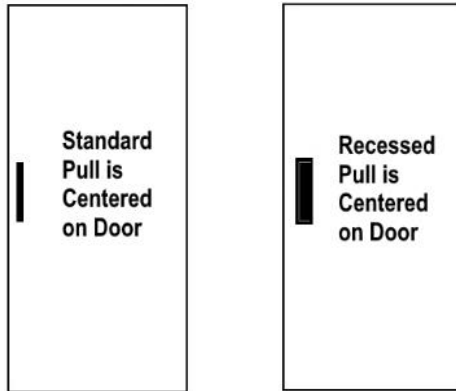

ADA MOUNTING HEIGHT

Door with Standard Pull Centered & No Lock - F, S, V, D
Or Any Door with Recessed Pull - Lock or No Lock

Calculate Bottom Edge of Wall Opening to Have Door Pull Centered at 48" AFF:
48" minus (Wall Opening Height Divided by 2).
Example for 1017F10: $48" - (25" \div 2) = 35.5"$ AFF