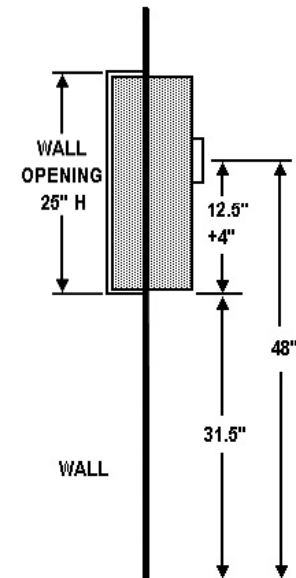

## CABINET GLAZING —AMBASSADOR, ACADEMY, COSMOPOLITAN, CAVALIER, CROWNLINE WINDOW DIMENSIONS FOR 1000 SERIES - (Dimensions in inches)

F Full Glass with Standard Pull	G Full Glass with Standard Pull & Saf-T-Lok	V Vertical Duo with Standard Pull	W Vertical Duo with Standard Pull & Saf-T-Lok	D Horizontal Duo with Standard Pull	E Horizontal Duo with Standard Pull & Saf-T-Lok	B10 Small View Window with Standard Pull & Saf-T-Lok
7.625 x 21.25	7.625 x 21.25	2 x 21.25	2 x 21.25	7.625 x 6	7.625 x 6	2 x 4
F Full Glass with Recessed Pull (4" trim models have recessed pull)	G Full Glass with Recessed Pull & Saf-T-Lok (4" trim models have recessed pull)	V Vertical Duo with Recessed Pull (4" trim models have recessed pull)	W Vertical Duo with Recessed Pull & Saf-T-Lok (4" trim models have recessed pull)	D Horizontal Duo with Recessed Pull (4" trim models have recessed pull)		B10 Small View Window with Recessed Pull & Saf-T-Lok (Standard Pull with 4" trim models)
4.5 x 21.25	4.5 x 21.25	2 x 21.25	2 x 21.25	7.688 x 6		2 x 4

# ADA MOUNTING HEIGHT

Door with Standard Pull Centered & No Lock - F, S, V, D  
Or Any Door with Recessed Pull - Lock or No Lock

**Calculate Bottom Edge of Wall Opening to Have Door Pull Centered at 48" AFF:**  
48" minus (Wall Opening Height Divided by 2).  
Example for 1017F10:  $48" - (25" \div 2) = 35.5"$  AFF

Example for 24" High Non-FX Cabinet

Door with Standard Pull & Lock -  
E, G, W, L22 & B10

**Calculate Bottom Edge of Wall Opening to Have Door Pull Centered at ~ 48" AFF:**  
44" minus (Wall Opening Height Divided by 2).  
Example for 1017G10:  $44" - (25" \div 2) = 31.5"$  AFF