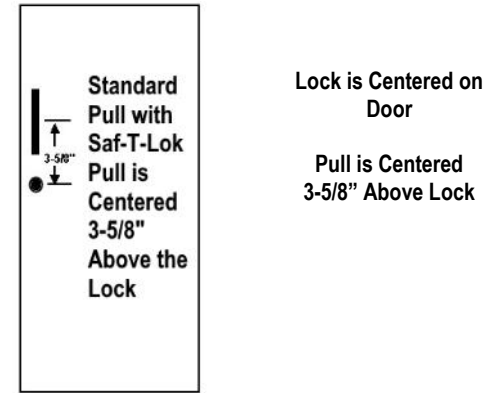

Calculate Bottom Edge of Wall Opening to Have Door Pull Centered at ~ 48" AFF:
44" minus (Wall Opening Height Divided by 2).
Example for 1017G10: $44" - (25" \div 2) = 31.5"$ AFF