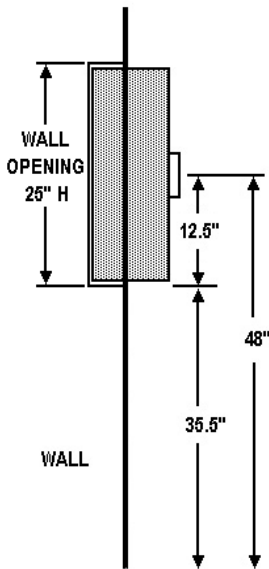

## CABINET GLAZING —AMBASSADOR, ACADEMY, COSMOPOLITAN, CAVALIER, CROWNLINE WINDOW DIMENSIONS FOR 1000 SERIES - (Dimensions in inches)

F Full Glass with Standard Pull	G Full Glass with Standard Pull & Saf-T-Lok	V Vertical Duo with Standard Pull	W Vertical Duo with Standard Pull & Saf-T-Lok	D Horizontal Duo with Standard Pull	E Horizontal Duo with Standard Pull & Saf-T-Lok	B10 Small View Window with Standard Pull & Saf-T-Lok
7.625 x 21.25	7.625 x 21.25	2 x 21.25	2 x 21.25	7.625 x 6	7.625 x 6	2 x 4
F Full Glass with Recessed Pull (4" trim models have recessed pull)	G Full Glass with Recessed Pull & Saf-T-Lok (4" trim models have recessed pull)	V Vertical Duo with Recessed Pull (4" trim models have recessed pull)	W Vertical Duo with Recessed Pull & Saf-T-Lok (4" trim models have recessed pull)	D Horizontal Duo with Recessed Pull (4" trim models have recessed pull)		B10 Small View Window with Recessed Pull & Saf-T-Lok (Standard Pull with 4" trim models)
4.5 x 21.25	4.5 x 21.25	2 x 21.25	2 x 21.25	7.688 x 6		2 x 4

# ADA MOUNTING HEIGHT

Door with Standard Pull Centered & No Lock - F, S, V, D  
Or Any Door with Recessed Pull - Lock or No Lock

**Calculate Bottom Edge of Wall Opening to Have Door Pull Centered at 48" AFF:**  
48" minus (Wall Opening Height Divided by 2).  
Example for 1017F10:  $48" - (25" \div 2) = 35.5"$  AFF