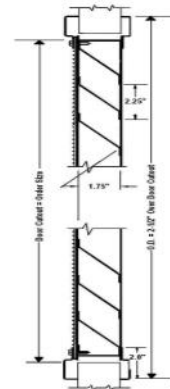

SCREEN WILL BE INSTALLED ON INTERIOR OF THESE MODELS: 700A, 700TL, 1500A, 1500A-HRC

1/4" or 1/2" Bird Screen in Roll Formed Frame.

1/4" Mesh

1/2" Mesh

900FPL:

INCLUDES GALVANIZED 1/4" BIRD SCREEN IN GALVANIZED FRAME, STANDARD ON INTERIOR SIDE OF LOUVER. OPTIONAL: 18 X 14 GALVANIZED MESH INSECT SCREEN INSTALLED IN REMOVEABLE FRAME