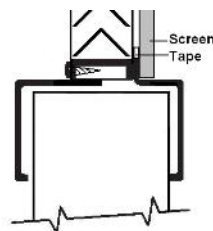

UNFRAMED SCREEN INSTALLED WITH RIVETS OR SCREWS :

- 700A
- 700TL
- 800R
- 1200A
- 1500A
- 1500A-HRC

Screen Size:

Order 1/4" < Opening Size
 (700A can be ordered with optional framed screen to fit inside louver)

Screen

18x14 mesh insect screen installed with rivets or screws. Secured with rivets or screws to the inside of the louver, between the 2 louvers.*

FRAMED SCREEN FOR A1 MOUNTING:

- 600A1
- 800A1
- 900A1
- 1300A1

Screen Size:

Order 3/8" < Opening Size

"A1" Style Mounting

18 x 14 mesh insect screen installed

18x14 mesh insect screen installed with double-sided tape to corridor side of louver. Screen is flush with surface of louver.

		<h2>SCREEN OPTIONS</h2> <p>* Louver design and space allowance determine whether screws, rivets or tape are used for fastening.</p>
---	---	---

HEADQUARTERS: 4450 WEST 78TH ST CIRCLE, BLOOMINGTON, MN 55435-5416 PH: 800-766-0660 FAX: 952-835-2218