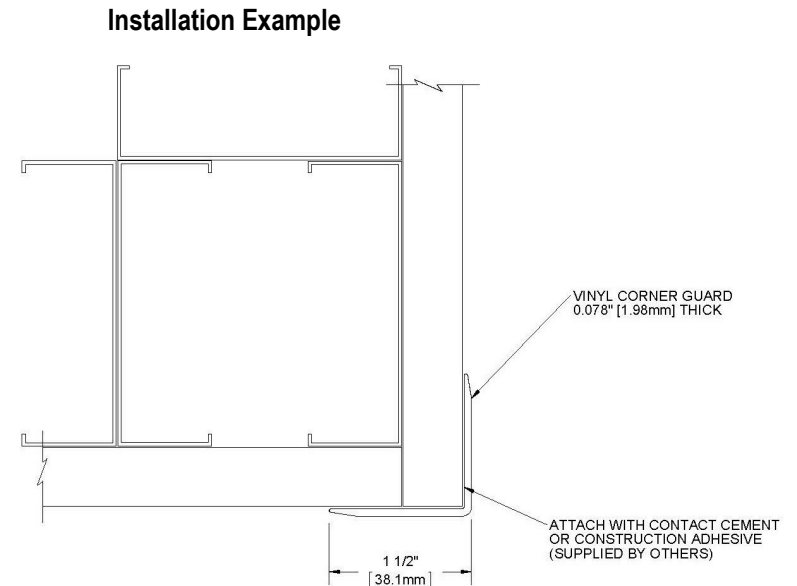

SUBMITTAL: SURFACE-MOUNTED VINYL CORNER GUARDS: CGVA

Ideal for protecting corners when remodeling, the CGVA can be adhered or mechanically fastened to the wall. These low profile corner guards are made of high-impact vinyl, with an antimicrobial agent.

Construction: High-impact vinyl with pebble grain finish. .078" (1.98mm) thick. Finish contains EPA registered Micro-Chek® antimicrobial agent.

Length: 4', 8', 12' standard". 12 Feet (144") Maximum Length

Wing Width: .75" or 1.5". Edges of wings are tapered.

Angle: 90°

Mounting: CGVA can be supplied with mounting tape applied, or without. See Installation instructions for recommended adhesive.

Colors: See page 2 and enter 2-3 digit color code in table below.

Flame Resistance: Meet Class A fire rating. Complies with NFPA 101 for interior finish materials. Smoke developed less than 450° and flame spread of 25 or less in accordance with ASTM E84.

CGVA-90-1.5-96-127
Color: Waterfall

Surface-Mount: CGVA Series						
QTY	Model	Angle	Wing Width	Mounting	Length	Color Code
	CGVAT-90-.75	90°	.75"	Mounting Tape Applied		
	CGVAT-90-1.5	90°	1.5"			
	CGVA-90-.75	90°	.75"	None		
	CGVA-90-1.5	90°	1.5"			

Ordering Format:

CGVA	-	90	-	1.5	-	48	-	105
Model		Angle		Wing Width		Length		Color

JL INDUSTRIES 9702 Newton Av S. Bloomington, MN 55431 | Many Locations Nationwide	800-554-6077 sales@activarcpg.com www.activarcpg.com	Distributor:		Project:		
	Contractor:		Approved By:			
	Date:	Quantity:	Architect:			
	Scale: N/A	Pages: 1 of 2	Item #