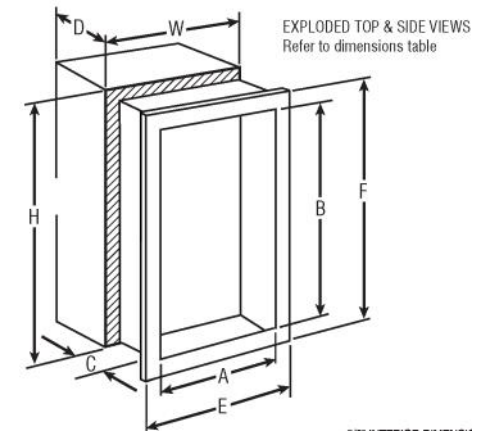

SUBMITTAL: PANORAMA STEEL FIRE EXTINGUISHER CABINETS

TRIM & DOOR SERIES #			Tub I.D.			Frame O.D.		Wall Opening			Fits Extinguishers
QTY	Model	Trim Style (in)	A	B	C	E	F	W	H	D	
	1019	Surface-Mounted Rolled Trim	13 11/16	27 3/16	6 1/2	13 7/8	27 3/8	--	--	--	Cosmic & Galaxy 2 1/2-10 Mercury 2 1/2-5, Sentinel 5

* 4" Rolled models have recessed pull for P and Q Doors and standard pull for C Styles