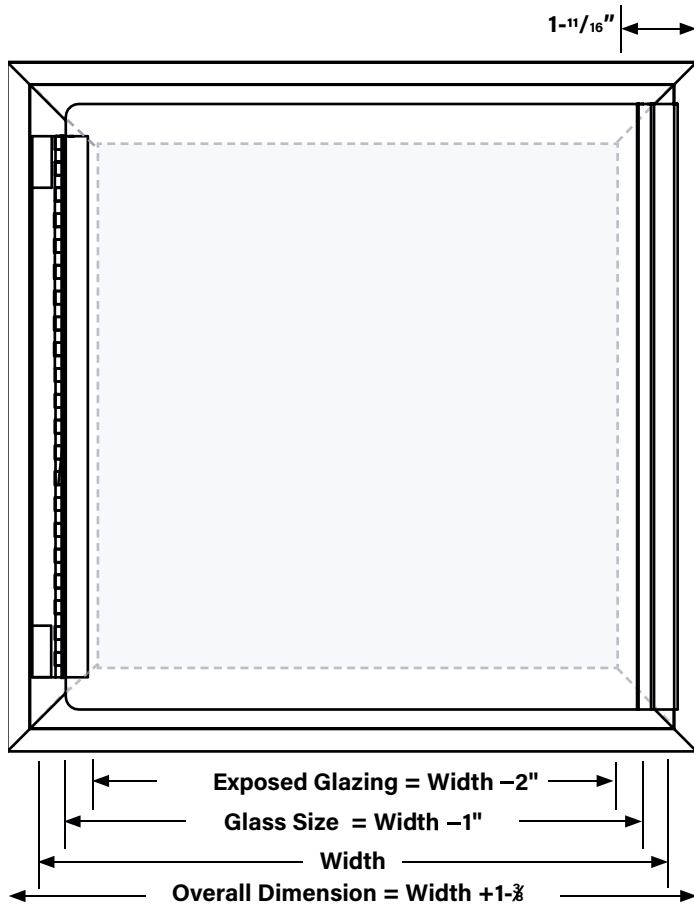

PRIVACY PRODUCTS - SLIMLINE™ VISION LITE WITH PRIVACY DOOR - PDVSL

Slimline vision lite with hinged privacy door cover.

SPECIFICATIONS:

- Frame Material:** 20 Gauge cold rolled steel
- Door Material:** 20 Gauge cold rolled steel
- Hinge:** Exposed, continuous hinge welded to door
- Latch:** Specially located magnets hold door securely in the closed and open position, open door using angled door edge pull
- Standard Finish:** Mineral bronze powder coat
- Fasteners:** #8 x 1" Flathead Phillips SMS to match finish
- Size:**
 - Minimum:** 4" x 4"
 - Maximum:** 12" x 35"
- Glazing Thickness:** 3/16" - 1/4" to be ordered separately
- Door Thickness:** 1-3/4"
- PAKS:** Glazing, vision lite, and glazing tape combined
- Other:** Hinge on width side
- Notes:**
 - Door Cutout Opening = Order size (W x H)
 - Glazing Size = Order size minus 1" (W - 1" x H - 1")
 - Exposed Glazing - Order size minus 2" (W - 2" x H - 2")
- This is not a fire-rated product; fire-rated PAKS not available.**

PRIVACY PRODUCTS - SLIMLINE™ VISION LITE WITH PRIVACY DOOR - PDVSL

COMMON SIZES - SLIMLINE PRIVACY DOOR VISION LITE

QTY	MODEL	OPENING SIZE W X H
	PDVSL 1212B	12" x 12"
	PDVSL 0535B	5" x 35"
	PDVSL 0627B	6" x 27"
	PDVSL 0722B	7" x 22"
	PDVSL 0832B	8" x 32"

MADE-TO-ORDER SLIMLINE PRIVACY DOOR VISION LITE - EXAMPLE: PDVSL 1224B TEMP PAK-HW

QTY	MODEL	(LOW PROFILE BEVELED MODEL)	MATERIAL	WIDTH	HEIGHT	FINISH	(PAK GLAZING)	-	OPTIONS
	PDVSL	Up to ¼" Glazing	(None) Cold Rolled Steel (Std)			B (Bronze - Std)	(None)		(None)
			E (Zinc-Plated Steel)			AB (AMS Beige)	*TEMP PAK (1/4" Tempered)		HW (Hinge on Width Side)
						SB (SC Beige)	*Fire-rated PAKS not available		
						S (Sand)			
						G (Gray)			
						SI (Silver)			
						W (White)			
						BK (Black)			
						FB (Flat Black)			
						BA (Brass)			