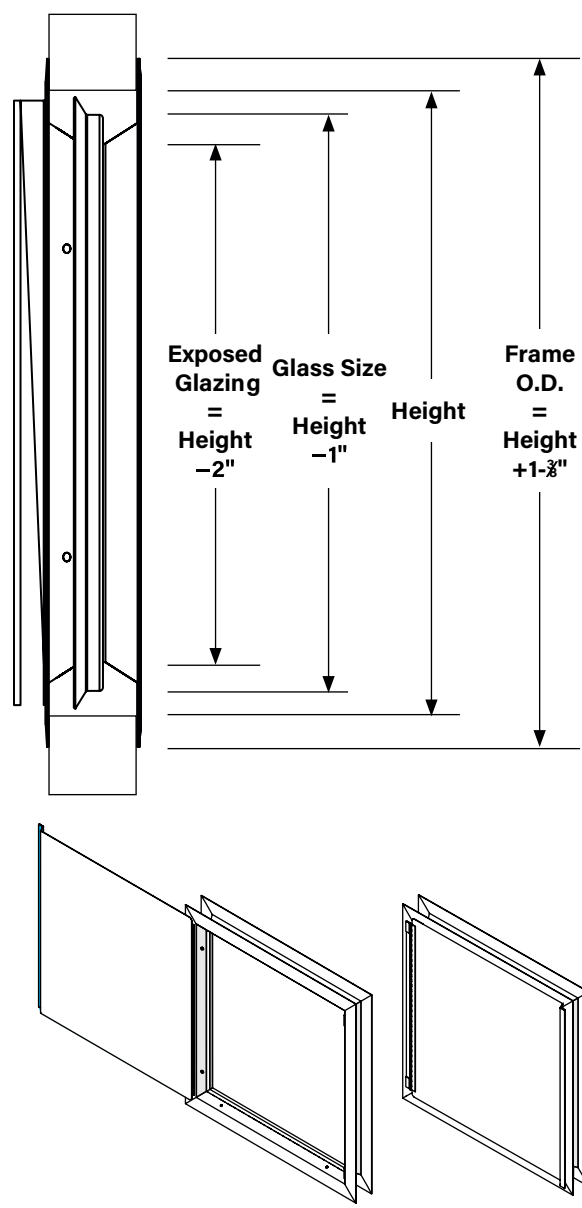

PRIVACY PRODUCTS - SLIMLINE™ VISION LITE WITH PRIVACY DOOR - PDVSL

Slimline vision lite with hinged privacy door cover.

SPECIFICATIONS:

- Frame Material:** 20 Gauge cold rolled steel
- Door Material:** 20 Gauge cold rolled steel
- Hinge:** Exposed, continuous hinge welded to door
- Latch:** Specially located magnets hold door securely in the closed and open position, open door using angled door edge pull
- Standard Finish:** Mineral bronze powder coat
- Fasteners:** #8 x 1" Flathead Phillips SMS to match finish
- Size:**
 - Minimum:** 4" x 4"
 - Maximum:** 12" x 35"
- Glazing Thickness:** 3/16" - 1/4" to be ordered separately
- Door Thickness:** 1-3/4"
- PAKS:** Glazing, vision lite, and glazing tape combined
- Other:** Hinge on width side
- Notes:**
 - Door Cutout Opening = Order size (W x H)
 - Glazing Size = Order size minus 1" (W - 1" x H - 1")
 - Exposed Glazing - Order size minus 2" (W - 2" x H - 2")
- This is not a fire-rated product; fire-rated PAKS not available.**

PRIVACY PRODUCTS - SLIMLINE™ VISION LITE WITH PRIVACY DOOR - PDVSL

COMMON SIZES - SLIMLINE PRIVACY DOOR VISION LITE

QTY	MODEL	OPENING SIZE W X H
	PDVSL 1212B	12" x 12"
	PDVSL 0535B	5" x 35"
	PDVSL 0627B	6" x 27"
	PDVSL 0722B	7" x 22"
	PDVSL 0832B	8" x 32"

MADE-TO-ORDER SLIMLINE PRIVACY DOOR VISION LITE - EXAMPLE: PDVSL 1224B TEMP PAK-HW

QTY	MODEL	(LOW PROFILE BEVELED MODEL)	MATERIAL	WIDTH	HEIGHT	FINISH	(PAK GLAZING)	-	OPTIONS
	PDVSL	Up to ¼" Glazing	(None) Cold Rolled Steel (Std)			B (Bronze - Std)	(None)		(None)
			E (Zinc-Plated Steel)			AB (AMS Beige)	*TEMP PAK (1/4" Tempered)		HW (Hinge on Width Side)
						SB (SC Beige)	*Fire-rated PAKS not available		
						S (Sand)			
						G (Gray)			
						SI (Silver)			
						W (White)			
						BK (Black)			
						FB (Flat Black)			
						BA (Brass)			