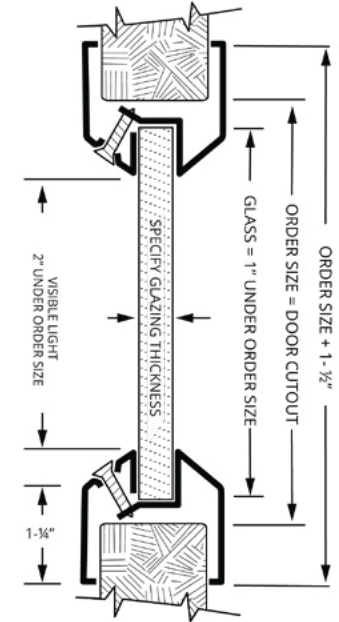

PRIVACY PRODUCTS - EZLINE VISION LITE WITH STANDARD MINIBLIND - VLFEZIGMB

Our EZLine low-profile vision lite with optional color frame and standard white miniblinds is the ideal solution for your privacy needs. Set between the insulated glass, the integral miniblinds are completely maintenance free. The blinds angle a full 180 degrees for light control and privacy via a fingertip operator that manipulates lift and tilt.

Tilt Control Operator
This Will Lift and Tilt

SPECIFICATIONS:

- Frame Material:** 20 Gauge cold rolled steel
- Internal Frame:** Privacy channel consisting of patented special formulated polymer material
- Operator:** Fingertip raise, lower and tilt control with a single magnetic operator
- Glass:** 1" sealed unit, 2 panes of 1/8" clear tempered glass
- Blinds:** White painted 1/2" aluminum blinds
- Standard Finish:** White powder coat
- Fasteners:** #8 x 1" Flathead Phillips SMS to match finish
- Door Thickness:** 1-3/4"
- Rating:** CPSC 16CFR 1201 Cat 1 and 2, ANSI Z97.1, ASTM C1048
- Note:** Door Cutout or Opening = Order Size
- This is not a fire-rated product.**

PRIVACY PRODUCTS - EZLINE VISION LITE WITH STANDARD MINIBLIND - VLFEZIGMB

SIZES AVAILABLE

EZLINE WITH STANDARD MINIBLIND VISION LITES

QTY	MODEL	OPENING SIZE W X H
	VLFEZIGMB-W-S 0937W 01	9" x 37"
	VLFEZIGMB-W-S 0965W 01	9" x 65"
	VLFEZIGMB-W-S 1565W 01	15" x 65"
	VLFEZIGMB-W-S 2137W 01	21" x 37"
	VLFEZIGMB-W-S 2165W 01	21" x 65"
	VLFEZIGMB-W-S 2337W 01	23" x 37"
	VLFEZIGMB-W-S 2349W 01	23" x 49"
	VLFEZIGMB-W-S 2365W 01	23" x 65"
	VLFEZIGMB-W-S 2381W 01	23" x 81"