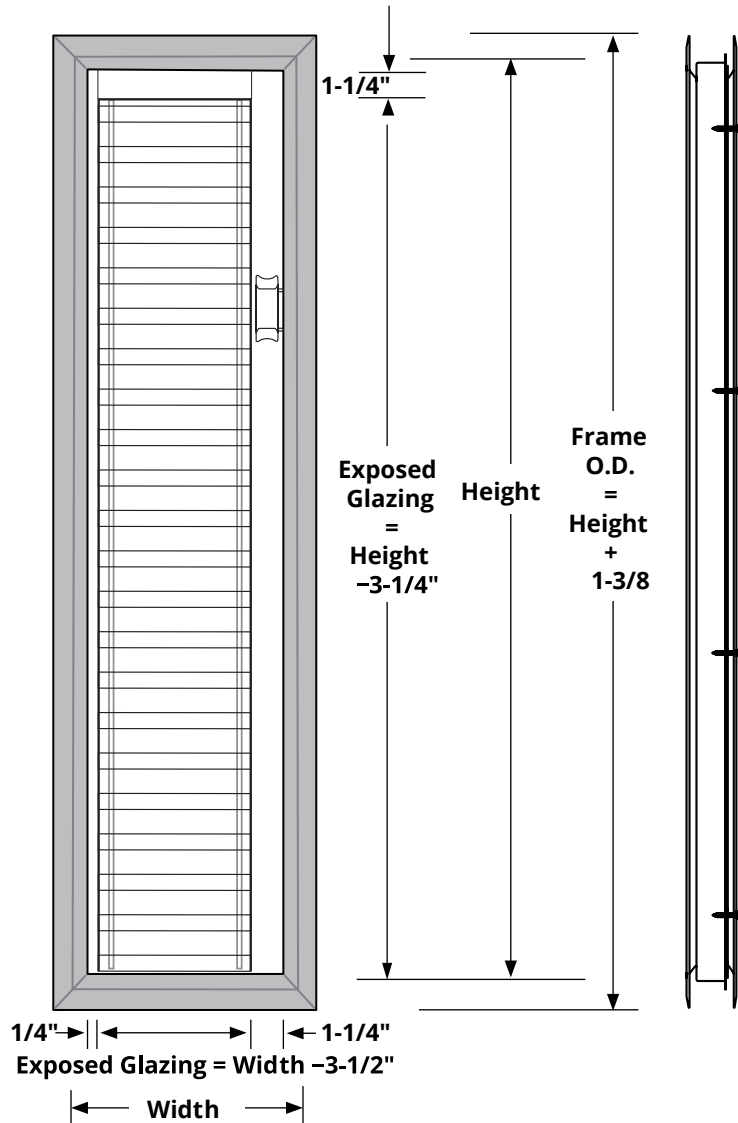

PRIVACY PRODUCTS - EZLINE VISION LITE WITH STANDARD MINIBLIND - VLFEZIGMB

Our EZLine low-profile vision lite with optional color frame and standard white miniblinds is the ideal solution for your privacy needs. Set between the insulated glass, the integral miniblinds are completely maintenance free. The blinds angle a full 180 degrees for light control and privacy via a fingertip operator that manipulates lift and tilt.

Tilt Control Operator
This Will Lift and Tilt

SPECIFICATIONS:

- Frame Material:** 20 Gauge cold rolled steel
- Internal Frame:** Privacy channel consisting of patented special formulated polymer material
- Operator:** Fingertip raise, lower and tilt control with a single magnetic operator
- Glass:** 1" sealed unit, 2 panes of 1/8" clear tempered glass
- Blinds:** White painted 1/2" aluminum blinds
- Standard Finish:** White powder coat
- Fasteners:** #8 x 1" Flathead Phillips SMS to match finish
- Door Thickness:** 1-3/4"
- Rating:** CPSC 16CFR 1201 Cat 1 and 2, ANSI Z97.1, ASTM C1048
- Note:** Door Cutout or Opening = Order Size
- This is not a fire-rated product.**

PRIVACY PRODUCTS - EZLINE VISION LITE WITH STANDARD MINIBLIND - VLFEZIGMB

SIZES AVAILABLE

EZLINE WITH STANDARD MINIBLIND VISION LITES

QTY	MODEL	OPENING SIZE W X H
	VLFEZIGMB-W-S 0937W 01	9" x 37"
	VLFEZIGMB-W-S 0965W 01	9" x 65"
	VLFEZIGMB-W-S 1565W 01	15" x 65"
	VLFEZIGMB-W-S 2137W 01	21" x 37"
	VLFEZIGMB-W-S 2165W 01	21" x 65"
	VLFEZIGMB-W-S 2337W 01	23" x 37"
	VLFEZIGMB-W-S 2349W 01	23" x 49"
	VLFEZIGMB-W-S 2365W 01	23" x 65"
	VLFEZIGMB-W-S 2381W 01	23" x 81"