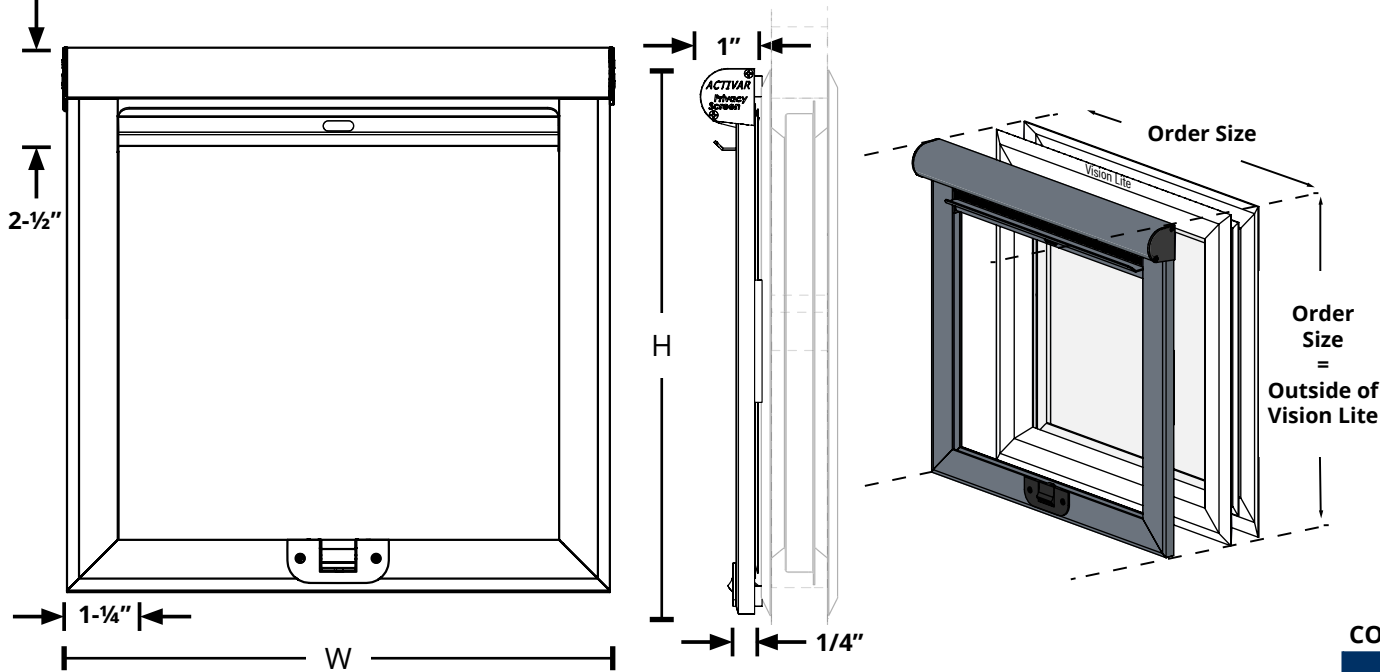

SPECIFICATIONS:

- Material:** 18 gauge aluminum frame
- Roller:** Spring-operated roller in an aluminum housing with black plastic end caps. A black plastic push-button latch releases the shade to retract into the roller housing.
- Shade:** Durable, 100% opaque, black, light blocking fabric material attached to a rigid pull-down bar
- Mounting:** 1/2" wide adhesive backed hook and loop fastener must attach to a metal vision lite, and not the door, a wood lite, or to wood stops
- Standard Finish:** Mineral bronze powder coat

- Size:**
- Order Size:** Outside Vision Lite WxH, order in 1/8" Increments
 - UL-Listed Sizes:** Must have overall area no less than 178.9 square inches and no larger than 1141.3 square inches
 - Maximum UL-Listed Size:** 31-3/8" x 36-3/8"
 - Non UL-Listed Size:** Min 5" x 7; Max 31-3/8" x 37-3/8" and overall area less than 178.9 square inches and larger than 1141.3 square inches

HOW TO SIZE
Measure to outside dimensions of vision lite frame. Example shown on left is a Slimline 7" x 22" with a measured outside width of 8-3/8" and a measured outside height of 23-3/8".

Approval Signature is required.