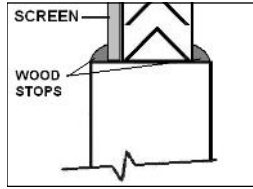

SCREEN OPTIONS FOR LOUVERS

FRAMED SCREEN:

NON ADJUSTABLE LOUVERS:

600 A, C or Core Only
 800 A, C or Core Only
 900 A, C or Core Only
 1300 A, C or Core Only
 1400 A, C or Core Only

Screen Size:

A - Order 3/8" > Opening Size
 C or Core Only - Order 1/4" < Opening
 1400A - Order 1/4" < Opening

ADJUSTABLE LOUVERS:

1100 A, Core Only, C (insect screen only)

1900A
 1900 ASG

Screen Size:

A, ASG, C - Order 1" > Opening Size
 Core Only- Order 1/4" < Opening

Core Only Mounting by Others

"A" Style Mounting