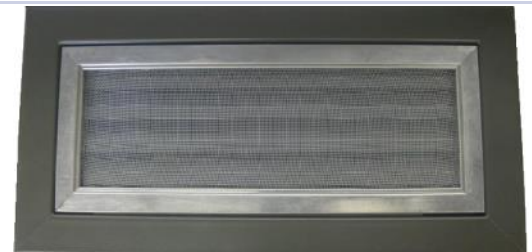

UNFRAMED SCREEN INSTALLED WITH RIVETS OR SCREWS:

700A
 700TL
 1200A
 1500A
 1500AHR

Screen Size:

Order 1/4" < Opening Size
 (700A can be ordered with optional framed screen to fit inside louver)

18 x 14 mesh insect screen or 1/4" mesh bird screen: Installed with rivets or screws. Secured with rivets or screws to the inside of the louver, between the 2 louvers.*

FRAMED SCREEN FOR A1 MOUNTING:

600A1
 800A1
 900A1
 1300A1

Screen Size:

Order 3/8" < Opening Size

"A1" Style Mounting

18 x 14 mesh insect screen installed

18 x 14 mesh insect screen or 1/4" mesh bird screen: Installed with double-sided tape to corridor side of louver. Screen is flush with surface of louver.