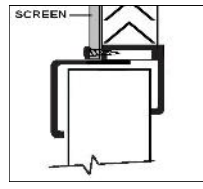

ADJUSTABLE LOUVERS:

1100 A, Core Only, C (insect screen only)

1900A
 1900 ASG

Screen Size:

A, ASG, C - Order 1" > Opening Size
 Core Only- Order 1/4" < Opening

Core Only Mounting by Others

"A" Style Mounting