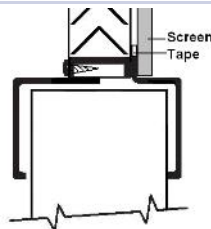

Framed Screen

18 x 14 mesh insect screen or 1/4" mesh bird screen: Installed in roll-formed aluminum frame. Secured with screws or tape to the corridor side of the louver, so that adjusting lever is not interfered with.*

UNFRAMED SCREEN INSTALLED WITH RIVETS OR SCREWS:

700A
 700TL
 1200A
 1500A
 1500AHR

Screen Size:

Order 1/4" < Opening Size
 (700A can be ordered with optional framed screen to fit inside louver)

18 x 14 mesh insect screen or 1/4" mesh bird screen: Installed with rivets or screws. Secured with rivets or screws to the inside of the louver, between the 2 louvers.*

FRAMED SCREEN FOR A1 MOUNTING:

600A1
 800A1
 900A1
 1300A1

Screen Size:

Order 3/8" < Opening Size

"A1" Style Mounting

18 x 14 mesh insect screen installed

18 x 14 mesh insect screen or 1/4" mesh bird screen: Installed with double-sided tape to corridor side of louver. Screen is flush with surface of louver.

800-554-6077
 sales@activarcpg.com
 www.activarcpg.com

* Louver design and space allowance determine whether screws, rivets or tape are used for fastening.

9702 Newton Av S. Bloomington, MN 55431 | Many Locations Nationwide