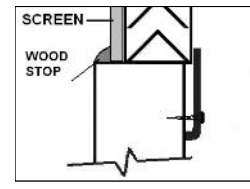

ADJUSTABLE LOUVERS:

1100 A, Core Only, C (insect screen only)

1900A
 1900 ASG

Screen Size:

A, ASG, C - Order 1" > Opening Size
 Core Only- Order 1/4" < Opening

Core Only Mounting by Others

"A" Style Mounting