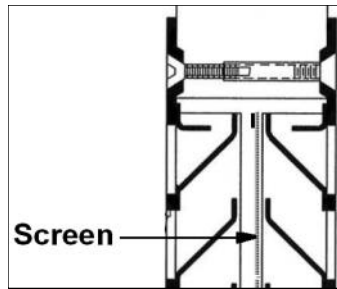

Framed Screen

18 x 14 mesh insect screen or 1/4" mesh bird screen: Installed in roll-formed aluminum frame. Secured with screws or tape to the corridor side of the louver, so that adjusting lever is not interfered with.*

UNFRAMED SCREEN INSTALLED WITH RIVETS OR SCREWS:

700A
 700TL
 1200A
 1500A
 1500AHR

Screen Size:

Order 1/4" < Opening Size
 (700A can be ordered with optional framed screen to fit inside louver)

18 x 14 mesh insect screen or 1/4" mesh bird screen: Installed with rivets or screws. Secured with rivets or screws to the inside of the louver, between the 2 louvers.*

FRAMED SCREEN FOR A1 MOUNTING:

600A1
 800A1
 900A1
 1300A1

Screen Size:

Order 3/8" < Opening Size

"A1" Style Mounting

18 x 14 mesh insect screen installed

18 x 14 mesh insect screen or 1/4" mesh bird screen: Installed with double-sided tape to corridor side of louver. Screen is flush with surface of louver.