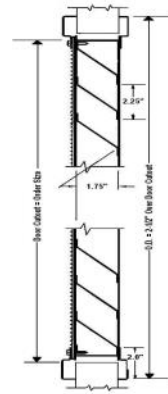

800-554-6077
 sales@activarcpg.com
 www.activarcpg.com

* Louver design and space allowance determine whether screws, rivets or tape are used for fastening.

9702 Newton Av S. Bloomington, MN 55431 | Many Locations Nationwide

Page 1 of 2

SCREEN OPTIONS FOR LOUVERS

1/4" MESH BIRD SCREEN:

Available as an option on all models except 1100.

Bird screen cannot be combined with an insect screen.

Screen will be installed on interior of these models: 700A, 700TL, 1500A, 1500AHR

1/4" x 1/4" Mesh Bird Screen in Roll-Formed Frame

900FPL:

Includes galvanized 1/4" bird screen in galvanized frame, standard on interior or side of louver.

Optional: 18 x 14 galvanized mesh insect screen installed in removable frame.

FIBERGLASS SCREEN

ALUMINUM SCREEN

BRONZE SCREEN

STAINLESS STEEL SCREEN

Note:
18 x 14 mesh refers to the density of the screen mesh. There are 18 square openings wide by 14 square openings high per square inch.