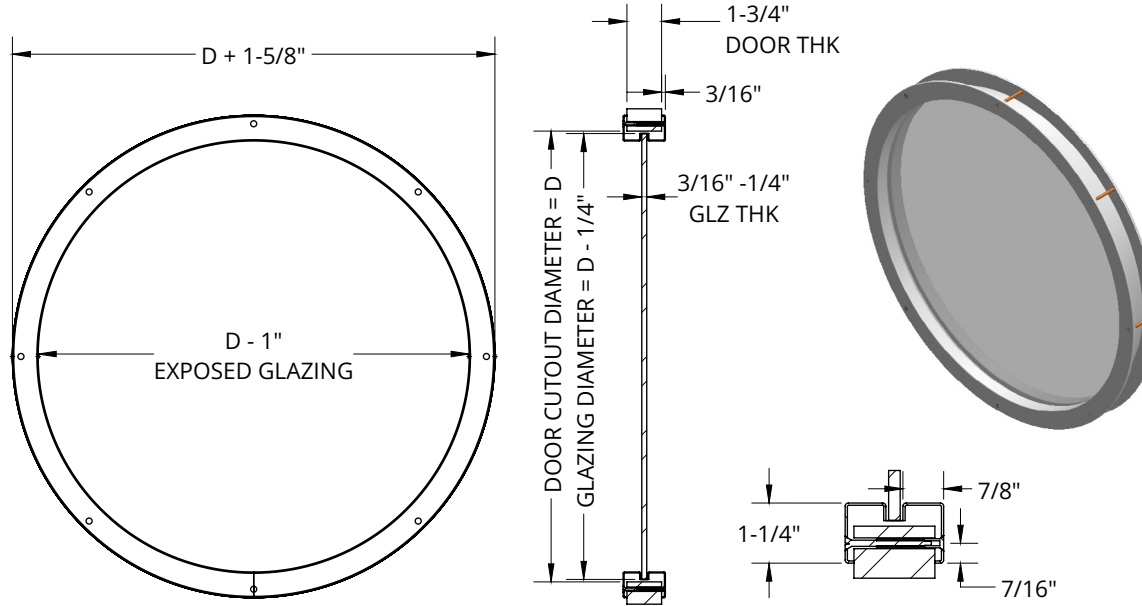

**UP TO 3 HOURS**

**VISION LITE - THRUBOLT™ SERIES ROUND: VLFR**

Thru-bolted square profile vision lite that maximizes the exposed glazing visible light in a door. Designed to fit standard 1-3/4" door and accommodates standard glazing of 3/16" and 1/4".

**SPECIFICATIONS:**

**Application:** For door thickness 1-3/4" and glazing thickness 3/16" - 1/4"

**Frame Material:** 18 gauge cold rolled steel

**Standard Finish:** Mineral bronze powder coat

**Fasteners:** #8 x 32 Flathead Phillips head thru-bolt with blank heads on one side to match finish

**Diameter Sizes:** 6" - 25" diameter

Door Cutout Diameter = Order Size Diameter (D)

Glazing Diameter = Order Size Diameter minus 1/4" (D-1/4")

Exposed Glazing Diameter = Order Size minus 1" (D-1")

**FIRE RATINGS:**