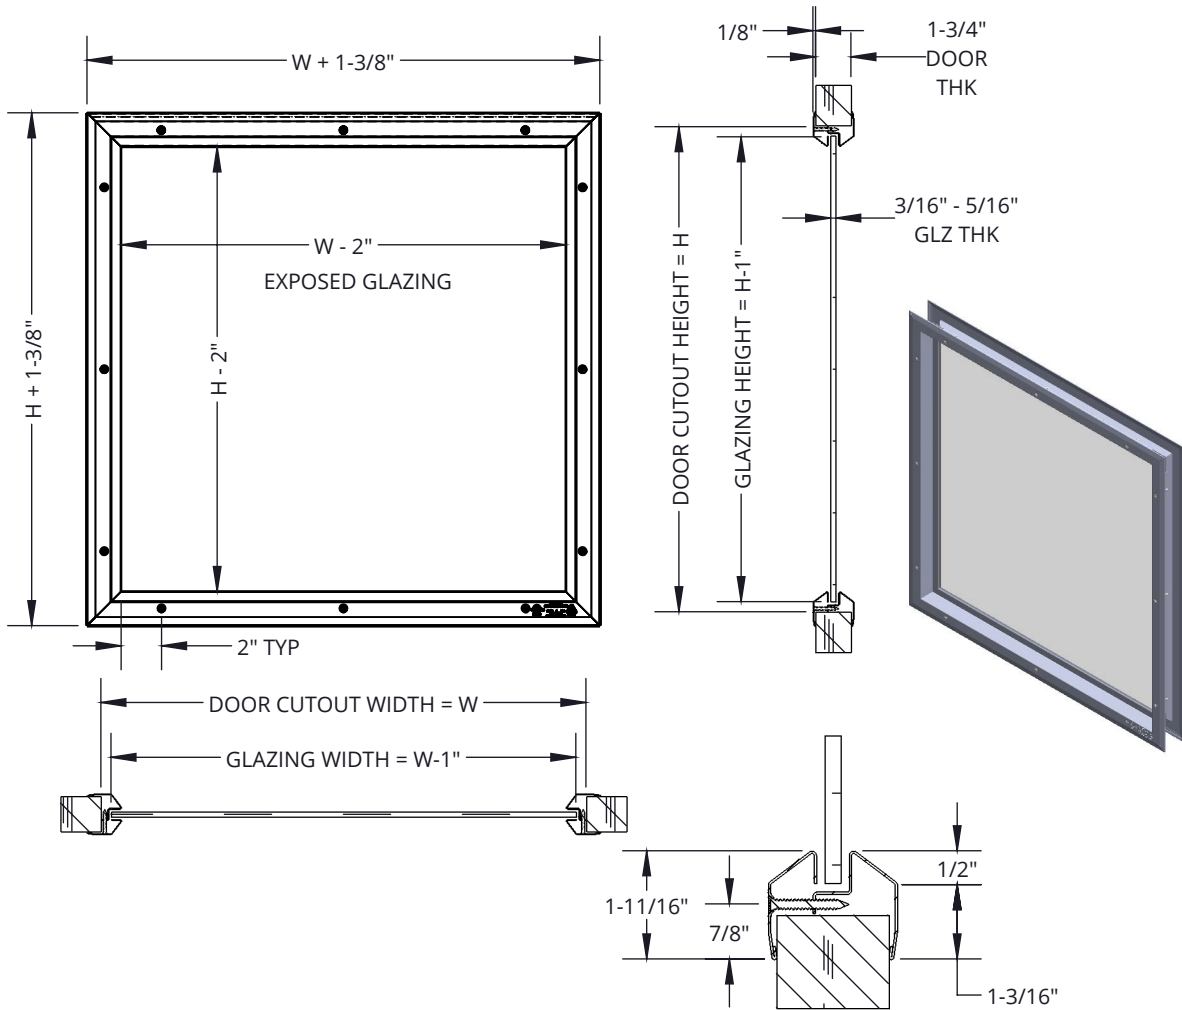

UP TO 3 HOURS

VISION LITE - SLIMLINE™ SERIES - VSLH

Low profile, hem-strengthened Slimline vision lites mount flush to the door with self-attaching, single-sided fasteners. A minimal 1/8" protrusion provides a clean, aesthetic look. VSLH models are for standard door thickness 1-3/4" and glazing thickness 3/16" - 5/16".

SPECIFICATIONS:

Application: For door thickness 1-3/4" and glazing thickness 3/16" - 5/16"

Frame Material: 20 gauge cold rolled steel

Standard Finish: Mineral bronze powder coat

Fasteners: #8A x 1-1/4" Flathead Phillips screws to match finish
Size:

Minimum: 4" x 4"

Maximum: 48" x 90"

Door Cutout = Order Size (W x H)

Glazing Size = Order Size minus 1" (W - 1" x H - 1")

Exposed Glazing = Order Size minus 2" (W - 2" x H - 2")

FIRE RATINGS:

UL listed and labeled/stamped to ANSI/UL 10B, ANSI/UL 10C and CAN/ULC S104 when properly installed in rated and approved door. Ratings up to 180 minutes can be achieved depending on exposed glazing size and area.