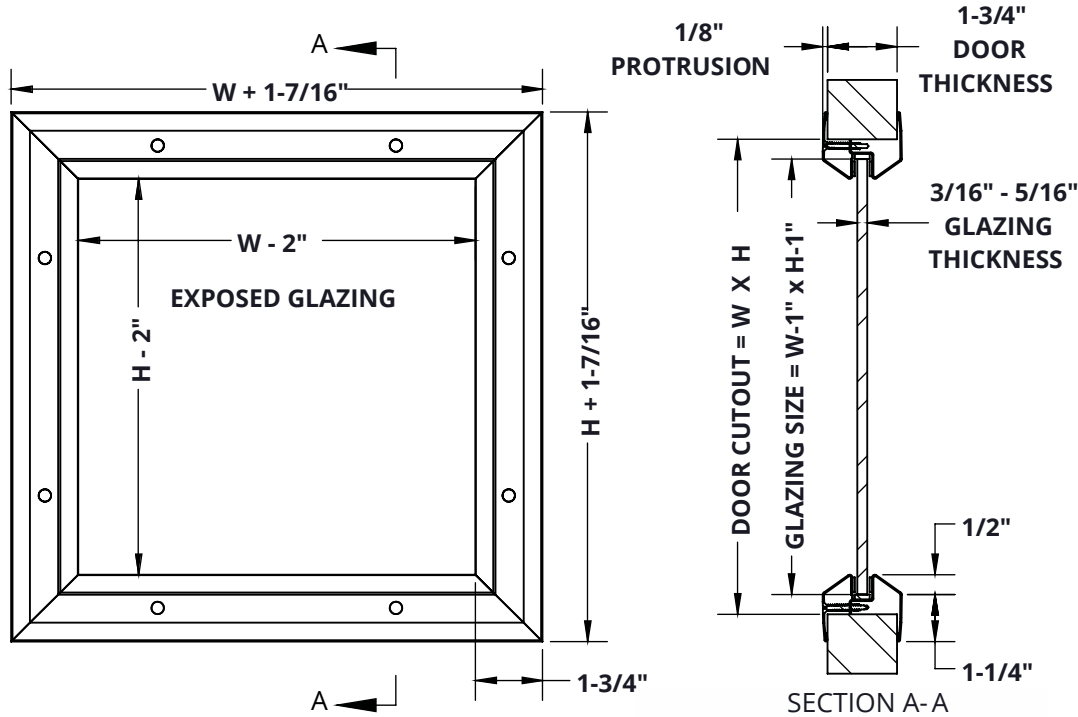

UP TO 3 HOURS

VISION LITE - SLIMLINE™ SERIES WOODLITE - VWLH

Low profile Slimline™ vision lites mount flush to the door providing a clean aesthetic look. Woodlites™ include a beautiful wood veneer finish, designed to fit standard 1-3/4" doors and accommodates standard glazing thicknesses of 3/16", 1/4" and 5/16".

VWLH-1212ROR

SPECIFICATIONS:

Application: For door thickness 1-3/4" and glazing thickness 3/16" - 5/16"

Frame Material: 20 gauge cold rolled steel

Standard Finish: Gray powder coat with .010 wood veneer, select from standard options

Fasteners: #8 x 1-1/4" Flathead Phillips screws to match finish
Size:

Minimum: 4" x 4"

Maximum: 48" x 77"

Door Cutout = Order Size (W x H)

Glazing Size = Order Size minus 1" (W - 1" x H - 1")

Exposed Glazing = Order Size minus 2" (W - 2" x H - 2")

TAPE WHEN SOLD SEPARATELY

Qty	Model	Description Dimensions
	GTAPE 200B	Standard glazing tape 1/16" 1/16" thick x 3/8" wide x 200 ft
	FGS3000S90	Intumescent tape for wired glass 5/64" thick x 7/16" wide x 16 ft