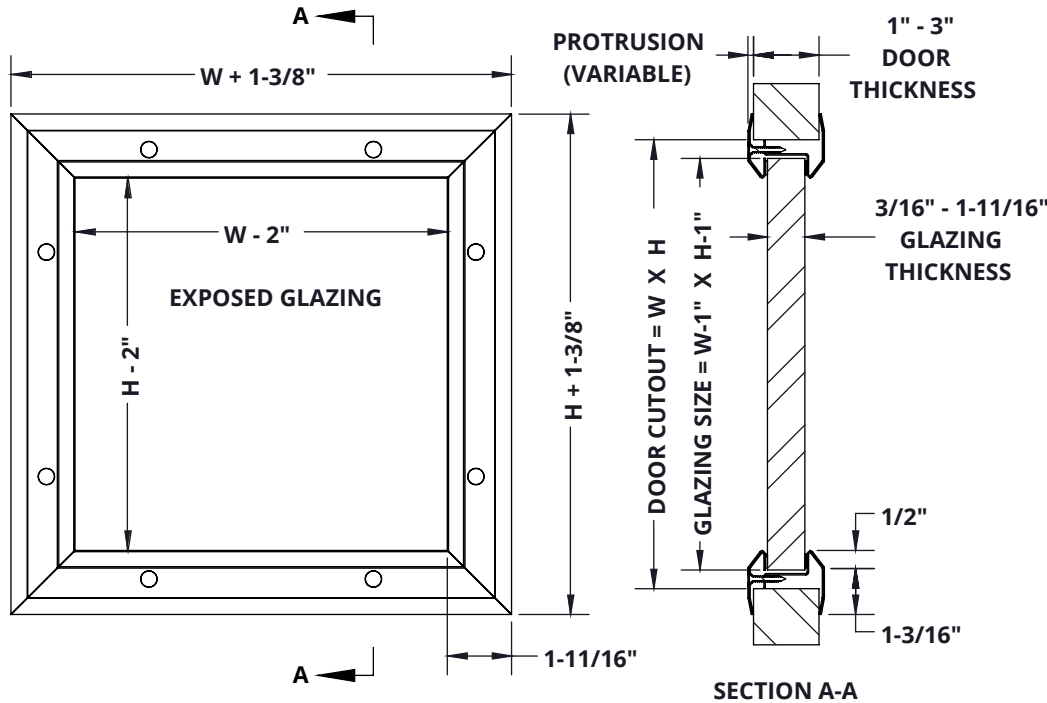

**UP TO 3 HOURS**

**VISION LITE - SLIMLINE™ WOODLITE FOR IGU'S - VWLIG**

Low profile Slimline™ vision lites mount flush to the door providing a clean aesthetic look. Woodlites™ include a beautiful wood veneer finish, designed to fit 1"-3" doors and glass thickness of 3/16" - 1-1/16". VWLIG's are also used for custom 1" - 3" door thickness.

**VWLIG 1212ROR 01**

*Interpretation of fire and building codes may vary. Consult with the local authority having jurisdiction (AHJ) to determine appropriate standards.*

**SPECIFICATIONS:**

**Application:** For door thickness 1" - 3" and glazing thickness 3/16" - 1-1/16".

**Door Thickness:** \_\_\_\_\_

**Glazing Thickness:** \_\_\_\_\_

For 1-3/4" door with glazing thickness of 3/16"-5/16" see VSLH

**Frame Material:** 20 gauge cold rolled steel

**Standard Finish:** Gray powder coat with .010 wood veneer, select from standard options

**Fasteners:** #8 x 1" Flathead Phillips screws with wood veneer plugs

**Size:**

**Minimum:** 4" x 4"

**Maximum:** 48" x 77"

Door Cutout = Order Size (W x H)

Glazing Size = Order Size minus 1" (W - 1" x H - 1")