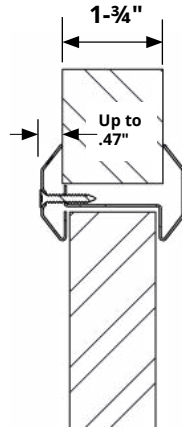

**Fasteners:** #8 x 1" Flathead Phillips screws with wood veneer plugs

**Size:**

**Minimum:** 4" x 4"

**Maximum:** 48" x 77"

Door Cutout = Order Size (W x H)

Glazing Size = Order Size minus 1" (W - 1" x H - 1")

**Other:** Torx screws

**TAPE WHEN SOLD SEPARATELY**

Qty	Model	Description Dimensions
	<b>GTAPE 200B</b>	Standard glazing tape 1/16" 1/16" thick x 3/8" wide x 200 ft
	<b>FGS3000S90</b>	Intumescent tape for wired glass 5/64" thick x 7/16" wide x 16 ft

Refer to glazing tape submittal for more information

**AIR LOUVERS**

9702 Newton Ave S. Bloomington, MN 55431 | Many Locations Nationwide

800-554-6077  
 sales@activarcpg.com  
 www.activarcpg.com

Distributor:		Project:
Contractor:		Approved By:
Date:		Architect:
Scale: N/A	Page 1 of 2	Item #:

**Protrusion**

DOOR THICKNESS	GLAZING THICKNESS	GLAZING AVAILABLE	PROTRUSION
1"	1/2"	LAMI, INSU	.25
	5/8"	INSU	.31
	1"	CT45, CT60; INSU	.5
	1-3/16"	BRG1	.59
	1-5/16"	ARM3	.65
	1-1/2"	CT90	.75
	1-11/16"	--	.84
1-3/4"	1-3/16"	BRG1	.22
	1-5/16"	ARM3	.28
	1-1/2"	CT90	.37
	1-11/16"	--	.47